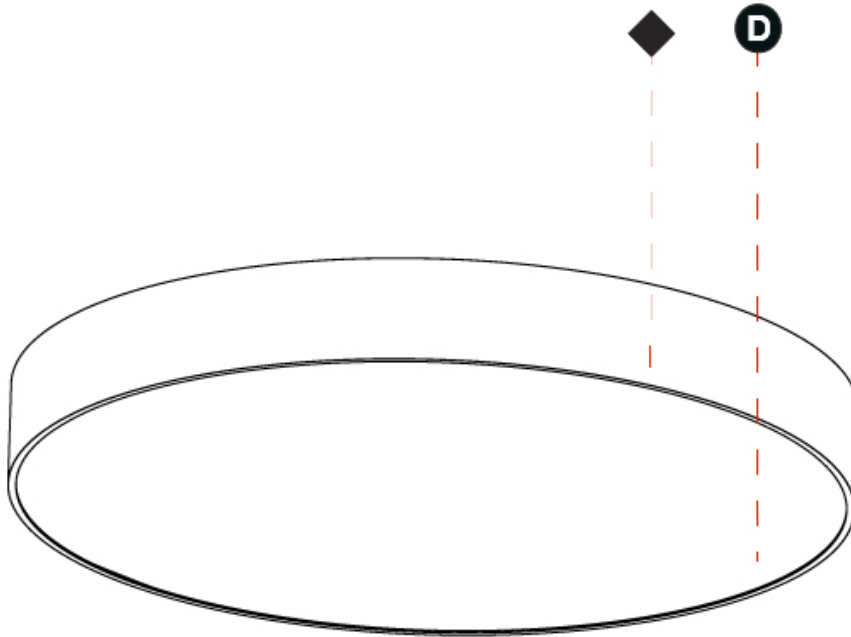

OPTICAL

Beam Angle: Opal - 110 / Prismatic 94

RATINGS AND CERTIFICATIONS

Certified By: Certified for North American Standards
IP rating: IP20

SIGN SURFACE

A3C024-

PROJECT	_____
TYPE	_____
SPECIFIER	_____
QUANTITY	_____
DATE	_____