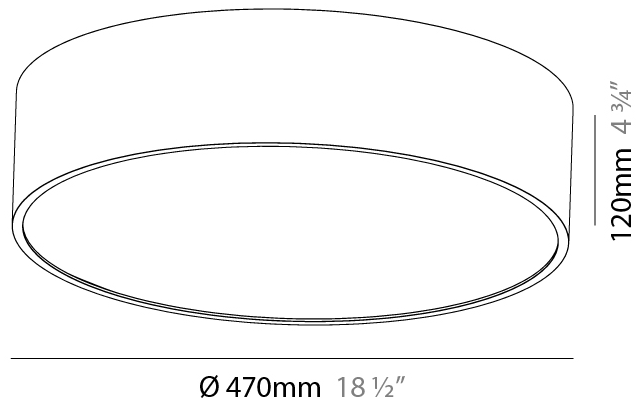

1. To build a product code in our configurator select the specify button on the base model # product page
2. To build a manual product code on this datasheet choose from the options listed below in blue font and add the suffix to the base model #

GENERAL

Series: Sign
Brand: Prolicht
Division: Architectural
Mounting Type: Surface
Mounting Location: Ceiling
Subcategory: Ambient

PHYSICAL

Shape: Round
Diameter (mm): 470
Diameter (in): 18 1/2
Height (mm): 120
Height (in): 4 3/4
Light Distribution: Direct
Weight (kg): 4.751
Weight (lbs): 10.474
Diffuser: PMMA - Opal or Micro-Prism
Fixture Finish: SSR / BKV / CWI / CRY / HAB / UFT / ITA / RUA / FTG / MYG / LOD / PUS / FRO / FUP / KIA / POP / BLS / SPG / MEY / GOH / GUM / CHC / COM / ABZ / JAG / OBR / MOS / ROR
Fixture Material: Extruded Aluminum / Steel

ELECTRICAL

Lamp Type: LED (Zhaga Standard)
Input Wattage (W): 35.2
Total Output Wattage (W): 30
Dimming: Tri-Mode (Non-Dimming and Phase Dimming (120Vac only) and 0-10V Dimming)
Driver Included: Yes
Driver Location: Integrated
Driver Type: Constant Current - Universal
Driver Class: Class 1
Input Voltage (V): 120 - 277
Constant Current (MA): 500

LED

Number of LEDs: 10
Color Temperature (°K): 2700 / 3000 / 3500 / 4000
Max. Delivered Lumen (lm): 3090 / 3332 / 3400
CRI: >80 CRI
Efficiency (%): 73
Lamp Life (hrs): 50000

OPTICAL

RATINGS AND CERTIFICATIONS

Certified By: Certified for North American Standards
IP rating: IP20