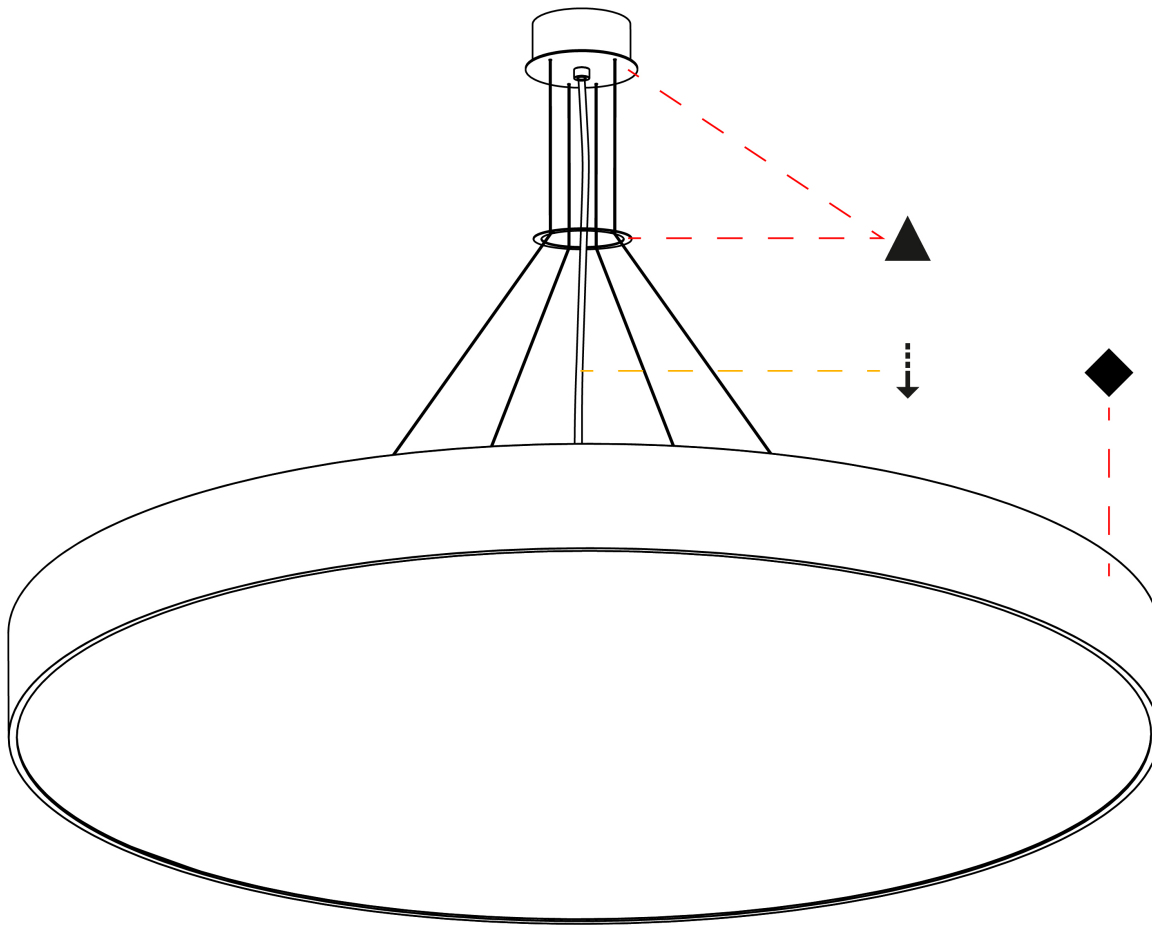

SIGN SUSPENSION

A30594-

PROJECT	_____
TYPE	_____
SPECIFIER	_____
QUANTITY	_____
DATE	_____