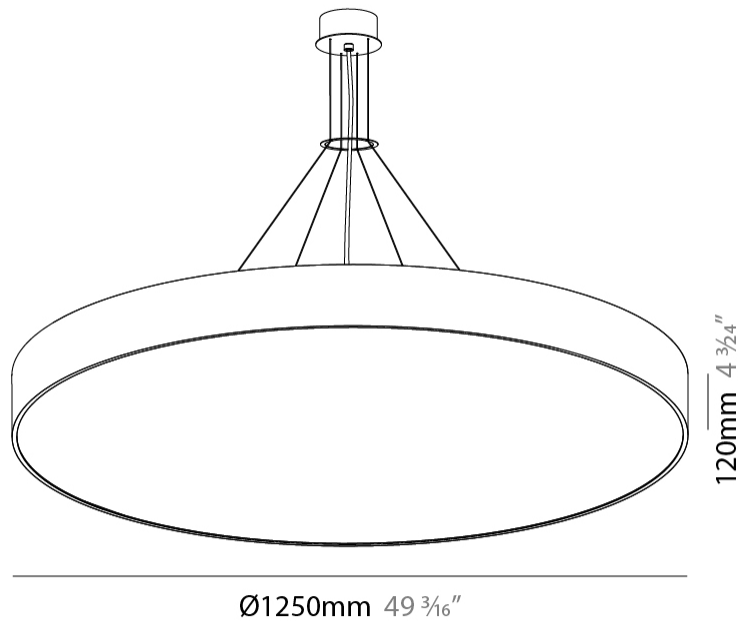

GENERAL

Series: Sign
Brand: Prolicht
Division: Architectural
Mounting Type: Suspension
Mounting Location: Ceiling
Subcategory: Pendant

PHYSICAL

Shape: Round
Diameter (mm): 1250
Diameter (in): 49 ³/₁₆
Height (mm): 120
Height (in): 4 ³/₄
Max. Overall Height (mm): 2120
Max. Overall Height (in): 83 ⁷/₁₆
Light Distribution: Direct
Weight (kg): 28.7
Weight (lbs): 63.27
Diffuser: PMMA - Opal
Fixture Finish: [SSR / BKV / CWI / CRY / HAB / UFT / ITA / RUA / FTG / MYG / LOD / PUS / FRO / FUP / KIA / POP / BLS / SPG / MEY / GOH / GUM / CHC / COM / ABZ / JAG / OBR / MOS / ROR](#)
Fixture Material: Extruded Aluminum / Steel
Cable Details: 2000mm or 6000mm Transparent Cable

ELECTRICAL

Lamp Type: LED (Zhaga Standard)
Input Wattage (W): 213.5
Total Output Wattage (W): 183
Dimming: [Tri-Mode (Non-Dimming and Phase Dimming (120Vac only) and 0-10V Dimming)](#)
Driver Included: Yes
Driver Location: Integrated
Driver Type: Constant Current - Universal
Driver Class: Class 1
Input Voltage (V): 120 - 277
Constant Current (MA): 500

LED

Color Temperature (°K): [2700 / 3000 / 3500 / 4000](#)
Max. Delivered Lumen (lm): 18880 / 20306 / 20720
CRI: >80 CRI
Efficiency (%): 78
Lamp Life (hrs): 50000

OPTICAL

RATINGS AND CERTIFICATIONS

Certified By: Certified for North American Standards
IP rating: IP20